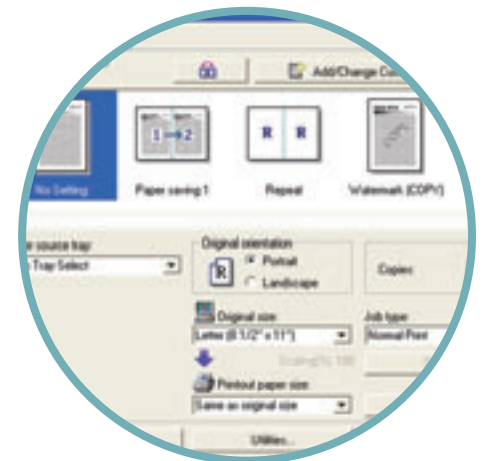

Real-time management tools.

Time-saving software utilities help you make the most of your time, right from your desktop.

- Check the status or change print settings from your desktop with SmartDeviceMonitor™ or from any Web browser with Web Image Monitor™.
- Access, search, view, print and organize documents stored on the Priport HQ7000 hard drive regardless of the application they were created in and manage scanned images with Ricoh's DeskTopBinder™ Software.

Output a wide array of paper stock, including 11" x 17" stock, 8.5" x 11" letterhead, envelopes, NCR forms, card stock and 25% cotton Bond.

Simplify printing and set-up with the Ricoh icon-based Refined Print Command Stream (RPCS) page description language.