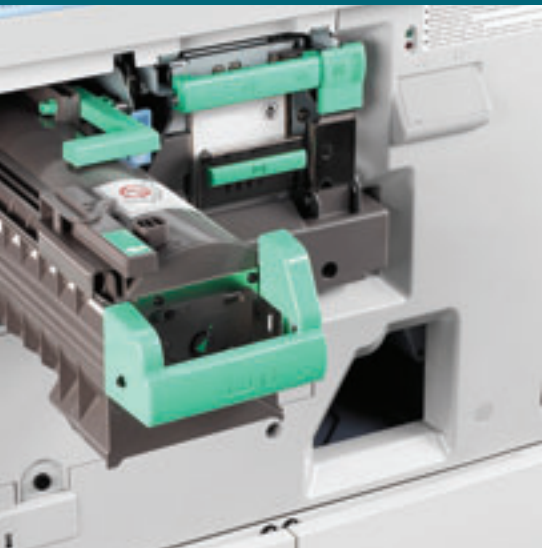

Ricoh Priport HQ7000
Multifunctional System
Powerful productivity for less

RICOH

fast

reliable

economical

Ricoh Priport HQ7000

Printing that's as fast as it is cost-effective.

When you've got thousands of prints to produce, every penny counts. That's where the RICOH® Priport HQ7000 digital duplicator comes in. It produces good-quality prints and spot color at just fractions of a cent per page. And it's rugged, reliable and easy to operate—because no matter how economical the system, no one can afford downtime.

FastSimpleDependable

The easy high-speed solution.

Print speeds as high as 135 ppm, a first copy out speed of just 19 seconds, and an optional automatic document feeder means you can run your large jobs faster. And one-button master making, large interactive touch-screen, and intuitive prompts make high-volume production easier, too.

Quality you can count on.

The Ricoh Priport HQ7000 delivers high-quality output. And the durable design and simplistic operation provide both time and cost savings day in and day out.

- Maximize efficiency and lower costs with a high-quality, 4,000-sheet long-life master.
- Minimize roller marks and stains dramatically with superior, fast-dry HQ ink chemistry and precise printing pressure.
- Create crisp, clean text from headlines to body copy and eliminate print-through with evenly percolated ink and sharp master holes.
- Produce precise registration for two-color jobs thanks to Ricoh exclusive dual-cylinder technology and highly accurate paper clamping system.

Built for budget-minded businesses.

The Ricoh Priport HQ7000 is the perfect printing solution for high-volume print runs.

- Significantly reduce your cost-per-copy to just fractions of a penny.
- Minimize wasted consumables with the Job Proofing function, which lets you check the job for accuracy before printing.
- Maximize longevity of master copies—up to 4,000 prints—with extra-durable master.